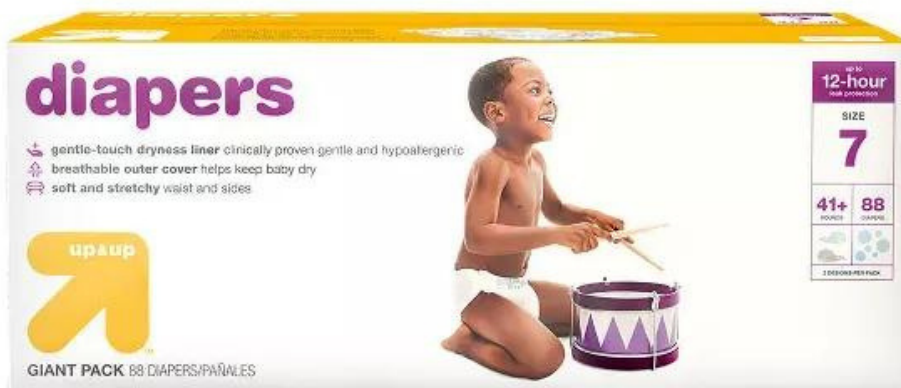

$175*

Items with an * beside the pricing are PRE-ORDERS Only.