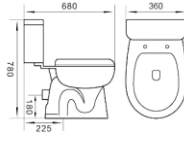

**D831**  
120x120mm SS304  
DN:Ø76mm

**L910**  
(300-1200)x68x70mm SS304  
DN:Ø45/50mm

**L911**  
(300-1200)x68x70mm SS304  
DN:Ø45/50mm

**L912**  
(300-1200)x68x70mm SS304  
DN:Ø45/50mm

**W2051A**  
Washdown two-piece toilet  
Size: 690x355x835mm  
P-trap: 180mm

**W2178**  
Washdown two-piece toilet  
Size: 640x360x835mm  
P-trap: 180mm

**W2062**  
Washdown two-piece toilet  
Size: 690x390x830mm  
P-trap: 180mm

**W6002**  
Washdown two-piece toilet  
Size: 660x380x785mm  
P-trap: 180mm  
S-trap: 160/220mm

**W8008**  
Washdown two-piece toilet  
Size: 680x360x780mm  
P-trap: 180mm  
S-trap: 225mm

**W8011**  
Washdown two-piece toilet  
Size: 620x355x760mm  
P-trap: 180mm  
S-trap: 150mm

**W2176**  
Washdown two-piece toilet  
Size: 680x370x815mm  
P-trap: 180mm

**W2180**  
Washdown two-piece toilet  
Size: 665x365x860mm  
P-trap: 180mm

**W2131A**  
Washdown two-piece toilet  
Size: 650x385x830mm  
P-trap: 180mm

**W6010**  
Washdown two-piece toilet  
Size: 640x370x780mm  
P-trap: 180mm  
S-trap: 150mm