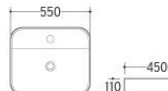

550x450x110mm

8018