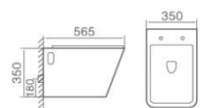

**W 6013**  
Washdown wall hung toilet  
Size:555x360x340mm

Tornado

**W 6011**  
Washdown floor mounted toilet  
Size:570x360x390mm  
P-trap:180mm

Rimless

**W 2051C**  
Washdown wall hung toilet  
Size:565x350x350mm

Rimless

**W 2062C**  
Washdown wall hung toilet  
Size:570x360x395mm

Rimless

**W 051E**  
Washdown wall hung toilet  
Size:485x360x360mm

**8040**

400x400x140mm

**8041**

510x400x140mm