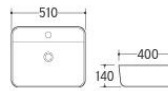

**W 6013**  
Washdown wall hung toilet  
Size:555x360x340mm

Tornado

**W 6011**  
Washdown floor mounted toilet  
Size:570x360x390mm  
P-trap:180mm

Rimless

**W 2051C**  
Washdown wall hung toilet  
Size:565x350x350mm

Rimless

**W 2062C**  
Washdown wall hung toilet  
Size:570x360x395mm

Rimless

**W 051E**  
Washdown wall hung toilet  
Size:485x360x360mm

**8040**

400x400x140mm

**8041**

510x400x140mm