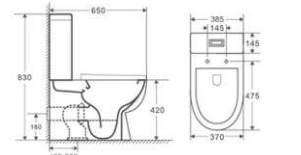

**W2178**  
Washdown two-piece toilet  
Size: 640x360x835mm  
P-trap: 180mm

**W2062**  
Washdown two-piece toilet  
Size: 690x390x830mm  
P-trap: 180mm

**W6002**  
Washdown two-piece toilet  
Size: 660x380x785mm  
P-trap: 180mm  
S-trap: 160/220mm

**W8008**  
Washdown two-piece toilet  
Size: 680x360x780mm  
P-trap: 180mm  
S-trap: 225mm

**W8011**  
Washdown two-piece toilet  
Size: 620x355x760mm  
P-trap: 180mm  
S-trap: 150mm

**W2176**  
Washdown two-piece toilet  
Size: 680x370x815mm  
P-trap: 180mm

**W2180**  
Washdown two-piece toilet  
Size: 665x365x860mm  
P-trap: 180mm

**W2131A**  
Washdown two-piece toilet  
Size: 650x385x830mm  
P-trap: 180mm

**W6010**  
Washdown two-piece toilet  
Size: 640x370x780mm  
P-trap: 180mm  
S-trap: 150mm

**W6014**  
Washdown two-piece toilet  
Size: 670x370x795mm  
P-trap: 180mm  
S-trap: 150/250mm

**W1001 for Kids**  
Washdown one-piece toilet  
Size: 550x265x610mm  
P-trap: 180mm  
S-trap: 150mm

**W8057**  
Washdown two-piece toilet  
Size: 615x380x775mm  
P-trap: 180mm