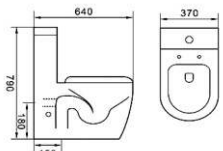

**W2178**  
Washdown two-piece toilet  
Size: 640x360x835mm  
P-trap: 180mm

**W2062**  
Washdown two-piece toilet  
Size: 690x390x830mm  
P-trap: 180mm

**W6002**  
Washdown two-piece toilet  
Size: 660x380x785mm  
P-trap: 180mm  
S-trap: 160/220mm

**W8008**  
Washdown two-piece toilet  
Size: 680x360x780mm  
P-trap: 180mm  
S-trap: 225mm

**W8011**  
Washdown two-piece toilet  
Size: 620x355x760mm  
P-trap: 180mm  
S-trap: 150mm

**W2176**  
Washdown two-piece toilet  
Size: 680x370x815mm  
P-trap: 180mm

**W2180**  
Washdown two-piece toilet  
Size: 665x365x860mm  
P-trap: 180mm

**W2131A**  
Washdown two-piece toilet  
Size: 650x385x830mm  
P-trap: 180mm

**W6010**  
Washdown two-piece toilet  
Size: 640x370x780mm  
P-trap: 180mm  
S-trap: 150mm

**W6014**  
Washdown two-piece toilet  
Size: 670x370x795mm  
P-trap: 180mm  
S-trap: 150/250mm

**W1001 for Kids**  
Washdown one-piece toilet  
Size: 550x265x610mm  
P-trap: 180mm  
S-trap: 150mm

**W8057**  
Washdown two-piece toilet  
Size: 615x380x775mm  
P-trap: 180mm