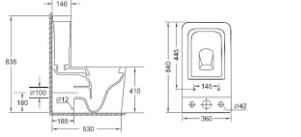

**W8008**  
Washdown two-piece toilet  
Size: 680x360x780mm  
P-trap: 180mm  
S-trap: 225mm

**W8011**  
Washdown two-piece toilet  
Size: 620x355x760mm  
P-trap: 180mm  
S-trap: 150mm

**W2176**  
Washdown two-piece toilet  
Size: 680x370x815mm  
P-trap: 180mm

**W2180**  
Washdown two-piece toilet  
Size: 665x365x860mm  
P-trap: 180mm

**W2131A**  
Washdown two-piece toilet  
Size: 650x385x830mm  
P-trap: 180mm

**W6010**  
Washdown two-piece toilet  
Size: 640x370x780mm  
P-trap: 180mm  
S-trap: 150mm

**W6014**  
Washdown two-piece toilet  
Size: 670x370x795mm  
P-trap: 180mm  
S-trap: 150/250mm

**W1001 for Kids**  
Washdown one-piece toilet  
Size: 550x265x610mm  
P-trap: 180mm  
S-trap: 150mm

**W8057**  
Washdown two-piece toilet  
Size: 615x380x775mm  
P-trap: 180mm

**W8067**  
Washdown two-piece toilet  
Size: 650x365x800mm  
P-trap: 180mm

**W2170**  
Washdown two-piece toilet  
Size: 640x360x835mm  
P-trap: 180mm

Rimless

**W 2051B**  
Washdown floor mounted toilet  
Size:590x350x410mm  
P-trap:180mm