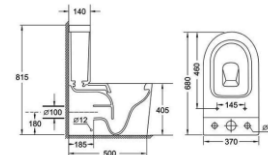

**D831**  
120x120mm SS304  
DN:Ø76mm

**L910**  
(300-1200)x68x70mm SS304  
DN:Ø45/50mm

**L911**  
(300-1200)x68x70mm SS304  
DN:Ø45/50mm

**L912**  
(300-1200)x68x70mm SS304  
DN:Ø45/50mm

**W2051A**  
Washdown two-piece toilet  
Size: 690x355x835mm  
P-trap: 180mm

**W2178**  
Washdown two-piece toilet  
Size: 640x360x835mm  
P-trap: 180mm

**W2062**  
Washdown two-piece toilet  
Size: 690x390x830mm  
P-trap: 180mm

**W6002**  
Washdown two-piece toilet  
Size: 660x380x785mm  
P-trap: 180mm  
S-trap: 160/220mm

**W8008**  
Washdown two-piece toilet  
Size: 680x360x780mm  
P-trap: 180mm  
S-trap: 225mm

**W8011**  
Washdown two-piece toilet  
Size: 620x355x760mm  
P-trap: 180mm  
S-trap: 150mm

**W2176**  
Washdown two-piece toilet  
Size: 680x370x815mm  
P-trap: 180mm

**W2180**  
Washdown two-piece toilet  
Size: 665x365x860mm  
P-trap: 180mm

**W2131A**  
Washdown two-piece toilet  
Size: 650x385x830mm  
P-trap: 180mm

**W6010**  
Washdown two-piece toilet  
Size: 640x370x780mm  
P-trap: 180mm  
S-trap: 150mm