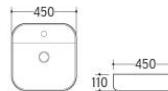

450x450x110mm

8065-55