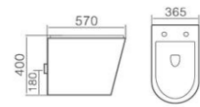

**W2180**  
Washdown two-piece toilet  
Size: 665x365x860mm  
P-trap: 180mm

**W2131A**  
Washdown two-piece toilet  
Size: 650x385x830mm  
P-trap: 180mm

**W6010**  
Washdown two-piece toilet  
Size: 640x370x780mm  
P-trap: 180mm  
S-trap: 150mm

**W6014**  
Washdown two-piece toilet  
Size: 670x370x795mm  
P-trap: 180mm  
S-trap: 150/250mm

**W1001 for Kids**  
Washdown one-piece toilet  
Size: 550x265x610mm  
P-trap: 180mm  
S-trap: 150mm

**W8057**  
Washdown two-piece toilet  
Size: 615x380x775mm  
P-trap: 180mm

**W8067**  
Washdown two-piece toilet  
Size: 650x365x800mm  
P-trap: 180mm

**W2170**  
Washdown two-piece toilet  
Size: 640x360x835mm  
P-trap: 180mm

Rimless

**W 2051B**  
Washdown floor mounted toilet  
Size:590x350x410mm  
P-trap:180mm

Rimless

**W 2062B**  
Washdown floor mounted toilet  
Size:590x380x420mm  
P-trap:180mm

Rimless

**W 2057B**  
Washdown floor mounted toilet  
Size:570x365x400mm  
P-trap:180mm

WaterMark

G3003-1

WaterMark

G3003-2