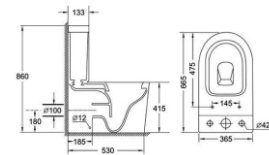

**D831**  
120x120mm SS304  
DN:Ø76mm

**L910**  
(300-1200)x68x70mm SS304  
DN:Ø45/50mm

**L911**  
(300-1200)x68x70mm SS304  
DN:Ø45/50mm

**L912**  
(300-1200)x68x70mm SS304  
DN:Ø45/50mm

**W2051A**  
Washdown two-piece toilet  
Size: 690x355x835mm  
P-trap: 180mm

**W2178**  
Washdown two-piece toilet  
Size: 640x360x835mm  
P-trap: 180mm

**W2062**  
Washdown two-piece toilet  
Size: 690x390x830mm  
P-trap: 180mm

**W6002**  
Washdown two-piece toilet  
Size: 660x380x785mm  
P-trap: 180mm  
S-trap: 160/220mm

**W8008**  
Washdown two-piece toilet  
Size: 680x360x780mm  
P-trap: 180mm  
S-trap: 225mm

**W8011**  
Washdown two-piece toilet  
Size: 620x355x760mm  
P-trap: 180mm  
S-trap: 150mm

**W2176**  
Washdown two-piece toilet  
Size: 680x370x815mm  
P-trap: 180mm

**W2180**  
Washdown two-piece toilet  
Size: 665x365x860mm  
P-trap: 180mm

**W2131A**  
Washdown two-piece toilet  
Size: 650x385x830mm  
P-trap: 180mm

**W6010**  
Washdown two-piece toilet  
Size: 640x370x780mm  
P-trap: 180mm  
S-trap: 150mm