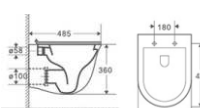

Rimless

Rimless

Rimless

WaterMark

WaterMark

WaterMark

G3004114

G3004115

G3004116

G3100003

G3100006
air push

G3100007
air push

Tornado

Tornado

Rimless

Rimless

Rimless