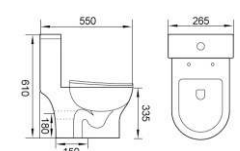

**W2178**  
Washdown two-piece toilet  
Size: 640x360x835mm  
P-trap: 180mm

**W2062**  
Washdown two-piece toilet  
Size: 690x390x830mm  
P-trap: 180mm

**W6002**  
Washdown two-piece toilet  
Size: 660x380x785mm  
P-trap: 180mm  
S-trap: 160/220mm

**W8008**  
Washdown two-piece toilet  
Size: 680x360x780mm  
P-trap: 180mm  
S-trap: 225mm

**W8011**  
Washdown two-piece toilet  
Size: 620x355x760mm  
P-trap: 180mm  
S-trap: 150mm

**W2176**  
Washdown two-piece toilet  
Size: 680x370x815mm  
P-trap: 180mm

**W2180**  
Washdown two-piece toilet  
Size: 665x365x860mm  
P-trap: 180mm

**W2131A**  
Washdown two-piece toilet  
Size: 650x385x830mm  
P-trap: 180mm

**W6010**  
Washdown two-piece toilet  
Size: 640x370x780mm  
P-trap: 180mm  
S-trap: 150mm

**W6014**  
Washdown two-piece toilet  
Size: 670x370x795mm  
P-trap: 180mm  
S-trap: 150/250mm

**W1001 for Kids**  
Washdown one-piece toilet  
Size: 550x265x610mm  
P-trap: 180mm  
S-trap: 150mm

**W8057**  
Washdown two-piece toilet  
Size: 615x380x775mm  
P-trap: 180mm