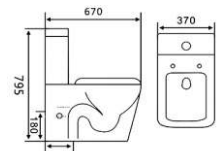

**W2178**  
Washdown two-piece toilet  
Size: 640x360x835mm  
P-trap: 180mm

**W2062**  
Washdown two-piece toilet  
Size: 690x390x830mm  
P-trap: 180mm

**W6002**  
Washdown two-piece toilet  
Size: 660x380x785mm  
P-trap: 180mm  
S-trap: 160/220mm

**W8008**  
Washdown two-piece toilet  
Size: 680x360x780mm  
P-trap: 180mm  
S-trap: 225mm

**W8011**  
Washdown two-piece toilet  
Size: 620x355x760mm  
P-trap: 180mm  
S-trap: 150mm

**W2176**  
Washdown two-piece toilet  
Size: 680x370x815mm  
P-trap: 180mm

**W2180**  
Washdown two-piece toilet  
Size: 665x365x860mm  
P-trap: 180mm

**W2131A**  
Washdown two-piece toilet  
Size: 650x385x830mm  
P-trap: 180mm

**W6010**  
Washdown two-piece toilet  
Size: 640x370x780mm  
P-trap: 180mm  
S-trap: 150mm

**W6014**  
Washdown two-piece toilet  
Size: 670x370x795mm  
P-trap: 180mm  
S-trap: 150/250mm

**W1001 for Kids**  
Washdown one-piece toilet  
Size: 550x265x610mm  
P-trap: 180mm  
S-trap: 150mm

**W8057**  
Washdown two-piece toilet  
Size: 615x380x775mm  
P-trap: 180mm