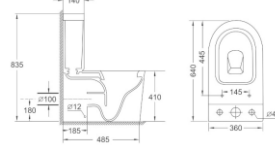

**D310**  
85x85mm Brass  
DN:Ø75mm

**DH31**  
100x100mm SS304  
DN:Ø45mm

**D813**  
110x110mm SS304  
DN:Ø90mm

**D814**  
110x110mm SS304  
DN:Ø90mm

**D815**  
110x110mm SS304  
DN:Ø90mm

**D816**  
110x110mm SS304  
DN:Ø90mm

**D831**  
120x120mm SS304  
DN:Ø76mm

**L910**  
(300-1200)x68x70mm SS304  
DN:Ø45/50mm

**L911**  
(300-1200)x68x70mm SS304  
DN:Ø45/50mm

**L912**  
(300-1200)x68x70mm SS304  
DN:Ø45/50mm

**W2051A**  
Washdown two-piece toilet  
Size: 690x355x835mm  
P-trap: 180mm

**W2178**  
Washdown two-piece toilet  
Size: 640x360x835mm  
P-trap: 180mm

**W2062**  
Washdown two-piece toilet  
Size: 690x390x830mm  
P-trap: 180mm

**W6002**  
Washdown two-piece toilet  
Size: 660x380x785mm  
P-trap: 180mm  
S-trap: 160/220mm

**W8008**  
Washdown two-piece toilet  
Size: 680x360x780mm  
P-trap: 180mm  
S-trap: 225mm

**W8011**  
Washdown two-piece toilet  
Size: 620x355x760mm  
P-trap: 180mm  
S-trap: 150mm

**W2176**  
Washdown two-piece toilet  
Size: 680x370x815mm  
P-trap: 180mm