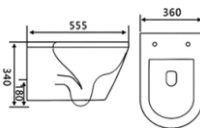

G3004114

G3004115

G3004116

G3100003

G3100006  
air push

G3100007  
air push

Tornado

**W 6005**  
Washdown wall hung toilet  
Size:565x365x370mm

**W 6013**  
Washdown wall hung toilet  
Size:555x360x340mm

Tornado

**W 6011**  
Washdown floor mounted toilet  
Size:570x360x390mm  
P-trap:180mm

Rimless

**W 2051C**  
Washdown wall hung toilet  
Size:565x350x350mm