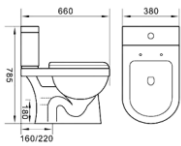

**D310**  
85x85mm Brass  
DN:Ø75mm

**DH31**  
100x100mm SS304  
DN:Ø45mm

**D813**  
110x110mm SS304  
DN:Ø90mm

**D814**  
110x110mm SS304  
DN:Ø90mm

**D815**  
110x110mm SS304  
DN:Ø90mm

**D816**  
110x110mm SS304  
DN:Ø90mm

**D831**  
120x120mm SS304  
DN:Ø76mm

**L910**  
(300-1200)x68x70mm SS304  
DN:Ø45/50mm

**L911**  
(300-1200)x68x70mm SS304  
DN:Ø45/50mm

**L912**  
(300-1200)x68x70mm SS304  
DN:Ø45/50mm

**W2051A**  
Washdown two-piece toilet  
Size: 690x355x835mm  
P-trap: 180mm

**W2178**  
Washdown two-piece toilet  
Size: 640x360x835mm  
P-trap: 180mm

**W2062**  
Washdown two-piece toilet  
Size: 690x390x830mm  
P-trap: 180mm

**W6002**  
Washdown two-piece toilet  
Size: 660x380x785mm  
P-trap: 180mm  
S-trap: 160/220mm

**W8008**  
Washdown two-piece toilet  
Size: 680x360x780mm  
P-trap: 180mm  
S-trap: 225mm

**W8011**  
Washdown two-piece toilet  
Size: 620x355x760mm  
P-trap: 180mm  
S-trap: 150mm

**W2176**  
Washdown two-piece toilet  
Size: 680x370x815mm  
P-trap: 180mm