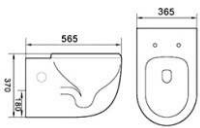

G3004114

G3004115

G3004116

G3100003

G3100006  
air push

G3100007  
air push

Tornado

**W 6005**  
Washdown wall hung toilet  
Size:565x365x370mm

**W 6013**  
Washdown wall hung toilet  
Size:555x360x340mm

Tornado

**W 6011**  
Washdown floor mounted toilet  
Size:570x360x390mm  
P-trap:180mm

Rimless

**W 2051C**  
Washdown wall hung toilet  
Size:565x350x350mm