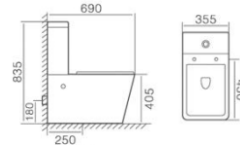

**D310**  
85x85mm Brass  
DN:Ø75mm

**DH31**  
100x100mm SS304  
DN:Ø45mm

**D813**  
110x110mm SS304  
DN:Ø90mm

**D814**  
110x110mm SS304  
DN:Ø90mm

**D815**  
110x110mm SS304  
DN:Ø90mm

**D816**  
110x110mm SS304  
DN:Ø90mm

**D831**  
120x120mm SS304  
DN:Ø76mm

**L910**  
(300-1200)x68x70mm SS304  
DN:Ø45/50mm

**L911**  
(300-1200)x68x70mm SS304  
DN:Ø45/50mm

**L912**  
(300-1200)x68x70mm SS304  
DN:Ø45/50mm

**W2051A**  
Washdown two-piece toilet  
Size: 690x355x835mm  
P-trap: 180mm

**W2178**  
Washdown two-piece toilet  
Size: 640x360x835mm  
P-trap: 180mm

**W2062**  
Washdown two-piece toilet  
Size: 690x390x830mm  
P-trap: 180mm

**W6002**  
Washdown two-piece toilet  
Size: 660x380x785mm  
P-trap: 180mm  
S-trap: 160/220mm

**W8008**  
Washdown two-piece toilet  
Size: 680x360x780mm  
P-trap: 180mm  
S-trap: 225mm

**W8011**  
Washdown two-piece toilet  
Size: 620x355x760mm  
P-trap: 180mm  
S-trap: 150mm

**W2176**  
Washdown two-piece toilet  
Size: 680x370x815mm  
P-trap: 180mm