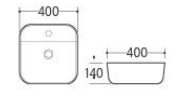

**W 6013**  
Washdown wall hung toilet  
Size:555x360x340mm

Tornado

**W 6011**  
Washdown floor mounted toilet  
Size:570x360x390mm  
P-trap:180mm

Rimless

**W 2051C**  
Washdown wall hung toilet  
Size:565x350x350mm

Rimless

**W 2062C**  
Washdown wall hung toilet  
Size:570x360x395mm

Rimless

**W 051E**  
Washdown wall hung toilet  
Size:485x360x360mm

**8040**

400x400x140mm

**8041**

510x400x140mm