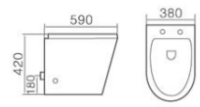

Rimless

W 2062B
Washdown floor mounted toilet
Size:590x380x420mm
P-trap:180mm