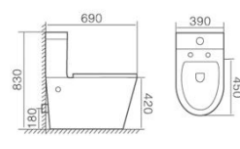

**D310**  
85x85mm Brass  
DN:Ø75mm

**DH31**  
100x100mm SS304  
DN:Ø45mm

**D813**  
110x110mm SS304  
DN:Ø90mm

**D814**  
110x110mm SS304  
DN:Ø90mm

**D815**  
110x110mm SS304  
DN:Ø90mm

**D816**  
110x110mm SS304  
DN:Ø90mm

**D831**  
120x120mm SS304  
DN:Ø76mm

**L910**  
(300-1200)x68x70mm SS304  
DN:Ø45/50mm

**L911**  
(300-1200)x68x70mm SS304  
DN:Ø45/50mm

**L912**  
(300-1200)x68x70mm SS304  
DN:Ø45/50mm

**W2051A**  
Washdown two-piece toilet  
Size: 690x355x835mm  
P-trap: 180mm

**W2178**  
Washdown two-piece toilet  
Size: 640x360x835mm  
P-trap: 180mm

**W2062**  
Washdown two-piece toilet  
Size: 690x390x830mm  
P-trap: 180mm

**W6002**  
Washdown two-piece toilet  
Size: 660x380x785mm  
P-trap: 180mm  
S-trap: 160/220mm

**W8008**  
Washdown two-piece toilet  
Size: 680x360x780mm  
P-trap: 180mm  
S-trap: 225mm

**W8011**  
Washdown two-piece toilet  
Size: 620x355x760mm  
P-trap: 180mm  
S-trap: 150mm

**W2176**  
Washdown two-piece toilet  
Size: 680x370x815mm  
P-trap: 180mm