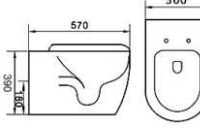

G3004114

G3004115

G3004116

G3100003

G3100006  
air push

G3100007  
air push

Tornado

**W 6005**  
Washdown wall hung toilet  
Size:565x365x370mm

**W 6013**  
Washdown wall hung toilet  
Size:555x360x340mm

Tornado

**W 6011**  
Washdown floor mounted toilet  
Size:570x360x390mm  
P-trap:180mm

Rimless

**W 2051C**  
Washdown wall hung toilet  
Size:565x350x350mm