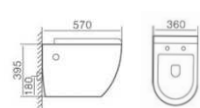

W 2062C
Washdown wall hung toilet
Size:570x360x395mm

Rimless