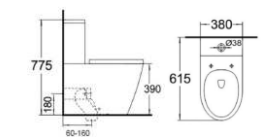

**W2178**  
Washdown two-piece toilet  
Size: 640x360x835mm  
P-trap: 180mm

**W2062**  
Washdown two-piece toilet  
Size: 690x390x830mm  
P-trap: 180mm

**W6002**  
Washdown two-piece toilet  
Size: 660x380x785mm  
P-trap: 180mm  
S-trap: 160/220mm

**W8008**  
Washdown two-piece toilet  
Size: 680x360x780mm  
P-trap: 180mm  
S-trap: 225mm

**W8011**  
Washdown two-piece toilet  
Size: 620x355x760mm  
P-trap: 180mm  
S-trap: 150mm

**W2176**  
Washdown two-piece toilet  
Size: 680x370x815mm  
P-trap: 180mm

**W2180**  
Washdown two-piece toilet  
Size: 665x365x860mm  
P-trap: 180mm

**W2131A**  
Washdown two-piece toilet  
Size: 650x385x830mm  
P-trap: 180mm

**W6010**  
Washdown two-piece toilet  
Size: 640x370x780mm  
P-trap: 180mm  
S-trap: 150mm

**W6014**  
Washdown two-piece toilet  
Size: 670x370x795mm  
P-trap: 180mm  
S-trap: 150/250mm

**W1001 for Kids**  
Washdown one-piece toilet  
Size: 550x265x610mm  
P-trap: 180mm  
S-trap: 150mm

**W8057**  
Washdown two-piece toilet  
Size: 615x380x775mm  
P-trap: 180mm