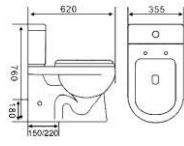

**D831**  
120x120mm SS304  
DN:Ø76mm

**L910**  
(300-1200)x68x70mm SS304  
DN:Ø45/50mm

**L911**  
(300-1200)x68x70mm SS304  
DN:Ø45/50mm

**L912**  
(300-1200)x68x70mm SS304  
DN:Ø45/50mm

**W2051A**  
Washdown two-piece toilet  
Size: 690x355x835mm  
P-trap: 180mm

**W2178**  
Washdown two-piece toilet  
Size: 640x360x835mm  
P-trap: 180mm

**W2062**  
Washdown two-piece toilet  
Size: 690x390x830mm  
P-trap: 180mm

**W6002**  
Washdown two-piece toilet  
Size: 660x380x785mm  
P-trap: 180mm  
S-trap: 160/220mm

**W8008**  
Washdown two-piece toilet  
Size: 680x360x780mm  
P-trap: 180mm  
S-trap: 225mm

**W8011**  
Washdown two-piece toilet  
Size: 620x355x760mm  
P-trap: 180mm  
S-trap: 150mm

**W2176**  
Washdown two-piece toilet  
Size: 680x370x815mm  
P-trap: 180mm

**W2180**  
Washdown two-piece toilet  
Size: 665x365x860mm  
P-trap: 180mm

**W2131A**  
Washdown two-piece toilet  
Size: 650x385x830mm  
P-trap: 180mm

**W6010**  
Washdown two-piece toilet  
Size: 640x370x780mm  
P-trap: 180mm  
S-trap: 150mm