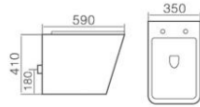

**W6014**  
Washdown two-piece toilet  
Size: 670x370x795mm  
P-trap: 180mm  
S-trap: 150/250mm

**W1001 for Kids**  
Washdown one-piece toilet  
Size: 550x265x610mm  
P-trap: 180mm  
S-trap: 150mm

**W8057**  
Washdown two-piece toilet  
Size: 615x380x775mm  
P-trap: 180mm

**W8067**  
Washdown two-piece toilet  
Size: 650x365x800mm  
P-trap: 180mm

**W2170**  
Washdown two-piece toilet  
Size: 640x360x835mm  
P-trap: 180mm

Rimless

**W 2051B**  
Washdown floor mounted toilet  
Size:590x350x410mm  
P-trap:180mm

Rimless

**W 2062B**  
Washdown floor mounted toilet  
Size:590x380x420mm  
P-trap:180mm

Rimless

**W 2057B**  
Washdown floor mounted toilet  
Size:570x365x400mm  
P-trap:180mm

WaterMark

G3003-1

WaterMark

G3003-2