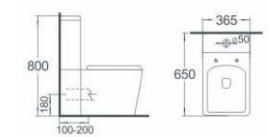

**W8008**  
Washdown two-piece toilet  
Size: 680x360x780mm  
P-trap: 180mm  
S-trap: 225mm

**W8011**  
Washdown two-piece toilet  
Size: 620x355x760mm  
P-trap: 180mm  
S-trap: 150mm

**W2176**  
Washdown two-piece toilet  
Size: 680x370x815mm  
P-trap: 180mm

**W2180**  
Washdown two-piece toilet  
Size: 665x365x860mm  
P-trap: 180mm

**W2131A**  
Washdown two-piece toilet  
Size: 650x385x830mm  
P-trap: 180mm

**W6010**  
Washdown two-piece toilet  
Size: 640x370x780mm  
P-trap: 180mm  
S-trap: 150mm

**W6014**  
Washdown two-piece toilet  
Size: 670x370x795mm  
P-trap: 180mm  
S-trap: 150/250mm

**W1001 for Kids**  
Washdown one-piece toilet  
Size: 550x265x610mm  
P-trap: 180mm  
S-trap: 150mm

**W8057**  
Washdown two-piece toilet  
Size: 615x380x775mm  
P-trap: 180mm

**W8067**  
Washdown two-piece toilet  
Size: 650x365x800mm  
P-trap: 180mm

**W2170**  
Washdown two-piece toilet  
Size: 640x360x835mm  
P-trap: 180mm

Rimless

**W 2051B**  
Washdown floor mounted toilet  
Size:590x350x410mm  
P-trap:180mm