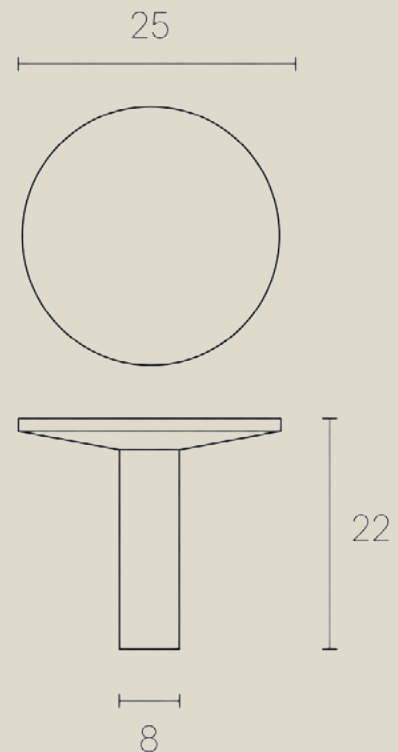

## KNOB (25MM)

**Overview:**

Discover the smooth aesthetic touch of our 25mm Conical Cabinet Knob which showcases clean minimalistic design.

**Base Material:**

Solid Brass

**Dimensions:**

Depth: 22mm / Ø: 25mm

## DIMENSIONS