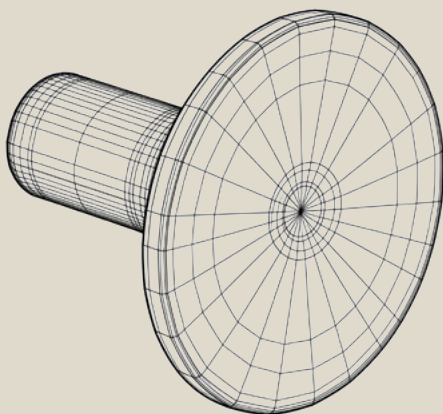

## KNOB (25MM)

**Overview:**

Discover the smooth aesthetic touch of our 25mm Conical Cabinet Knob which showcases clean minimalistic design.

**Base Material:**

Solid Brass

**Dimensions:**

Depth: 22mm / Ø: 25mm

## DIMENSIONS