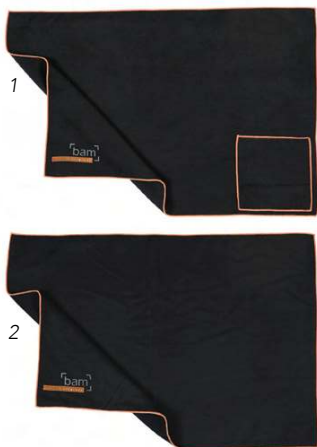

Cleaning cloth

1. String Instrument Cleaning Cloth – M/L
2. Wind Instrument Cleaning Cloth – M/L