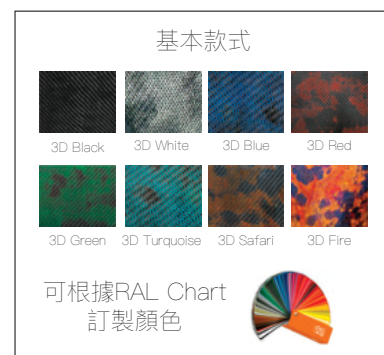

Saxophone Case
色土風盒