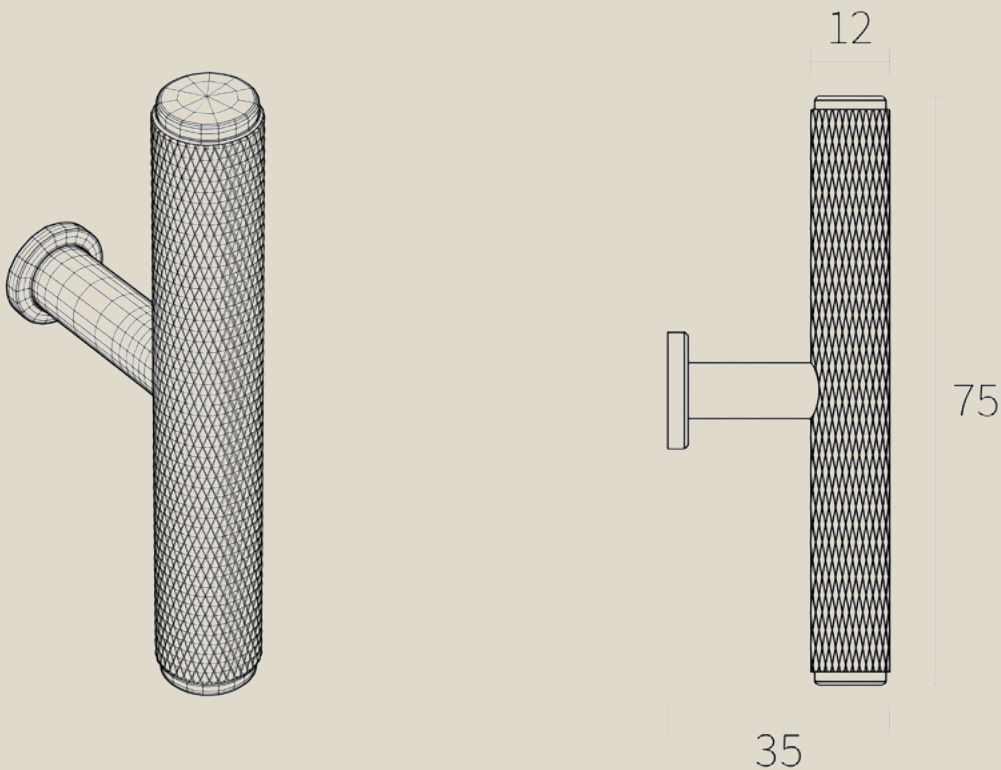

KNURLED T

CABINET KNOB

Overview:

Discover the perfect finishing touch for your cabinetry with our Knurled T-Knob. This elegant knob showcases minimalist design and warmth.

Base Material:

Solid Brass

Dimensions:

Length: 75mm Depth: 35mm / Ø: 12mm

Finish:

SKU: CHBK73W, CHBK73, CHBK273, CHBK85

DIMENSIONS