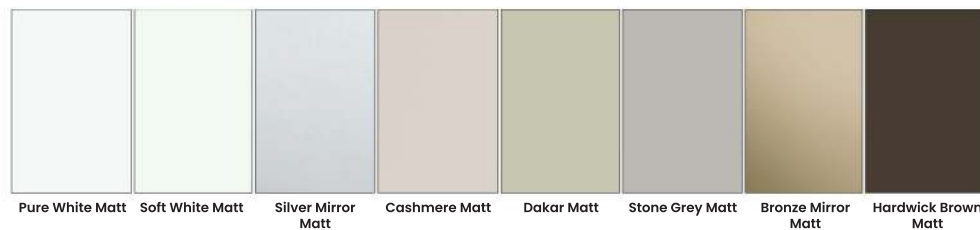

Glass & Mirrored finishes shown here can be used for the sliding doors of your wardrobe

Gloss Glass

Gloss Glass

Matt Glass

Whilst every effort has been made for these to be a true representation of our colour range limitations in printing processes means the actual product may differ to the colours shown here. We suggest you visit our showroom or order samples online @ gliderobes.co.uk

Frame it

The Door trims shown here make up the outer edge of each door and many are colour matched to the top/ bottom tracks of your wardrobe.

Traditional

Soft Close Option available

Whilst every effort has been made for these to be a true representation of our colour range limitations in printing processes means the actual product may differ to the colours shown here. We suggest you visit our showroom or order samples online @ gliderobes.co.uk