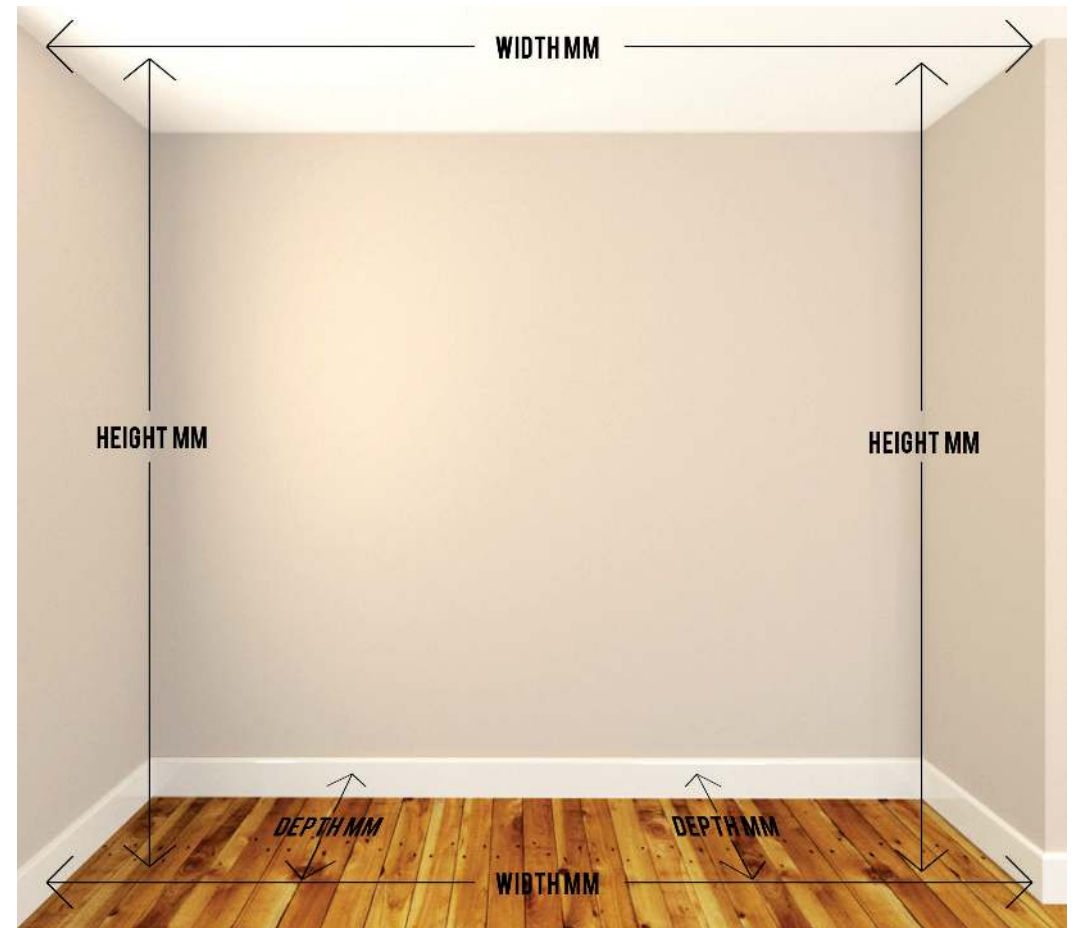

Help measuring?

To generate an initial quote, we need to understand the dimensions of the space you have. This handy guide shows you the quickest and easiest way to measure this for us.

It's best to take readings of each measurement in 2-3 places to check if your walls and floors are level.

If there's any obstruction in the space, such as chimney breasts, it's best to sketch us a quick plan.

We also need to know what the wardrobe meets on the left-hand and right-hand sides – is it wall to wall, or do you need end panels?

Don't worry – if you've chosen to have your wardrobe installed by us, one of our fitters will attend site before manufacture to professionally measure the space and ensure your furniture will fit perfectly.

Your measurements are only used to provide a no-obligation quote.