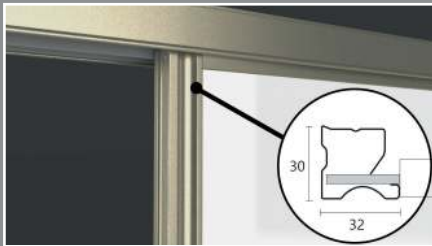

Traditional

Refined tones of Stone and Graphite Denver Oak creates a stunning style. This subtle mix of textured wood and matt glass is right on trend.

Available in Steel, in 12 different colour options see page 8.