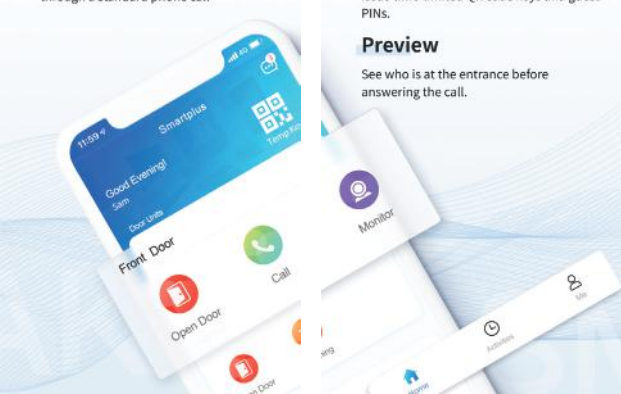

Door Unlocking

Open doors by using the "Open Door" button of the app, NFC, Bluetooth or through a standard phone call

Temp Key

Issue time-limited QR code keys and guest PINs.

Preview

See who is at the entrance before answering the call.

Door Release Log

Access to date-and time-stamped photos of door release events.

Video Calling

See and talk to visitors with live video before buzzing them in remotely.

Push Notification

Get instant notifications of incoming calls.

SmartPlus er Akuvox's smarte cloudbaserede sikkerheds- og intercomtjeneste, der giver brugeren fuld kontrol via en smartphone

Fleksibel adgang og enkel administration med kraftfuld cloud-plattform

De eksterne paneler tilbyder en bred vifte af åbningstilstande. Udover adgang via kort eller nøglebrik giver SmartPlus mulighed for at åbne døren via Bluetooth ved at ryste mobilen eller blot nærme sig panelet, via NFC ved at bruge enheden som ID-kort eller endda ved at konfigurere ansigtsgenkendelse.