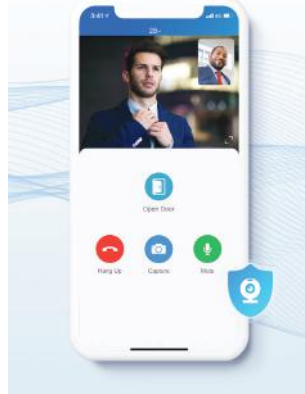

Door Unlocking

Open doors by using the "Open Door" button of the app, NFC, Bluetooth or through a standard phone call

Temp Key

Issue time-limited QR code keys and guest PINs.

Preview

See who is at the entrance before answering the call.

Door Release Log

Access to date-and time-stamped photos of door release events.

Video Calling

See and talk to visitors with live video before buzzing them in remotely.

Push Notification

Get instant notifications of incoming calls.

SmartPlus er Akuvox's smarte cloudbaserede sikkerheds- og intercomtjeneste, der giver brugeren fuld kontrol via en smartphone

Fleksibel adgang og enkel administration med kraftfuld cloud-plattform

De eksterne paneler tilbyder en bred vifte af åbningstilstande. Udover adgang via kort eller nøglebrik giver SmartPlus mulighed for at åbne døren via Bluetooth ved at ryste mobilen eller blot nærme sig panelet, via NFC ved at bruge enheden som ID-kort eller endda ved at konfigurere ansigtsgenkendelse.