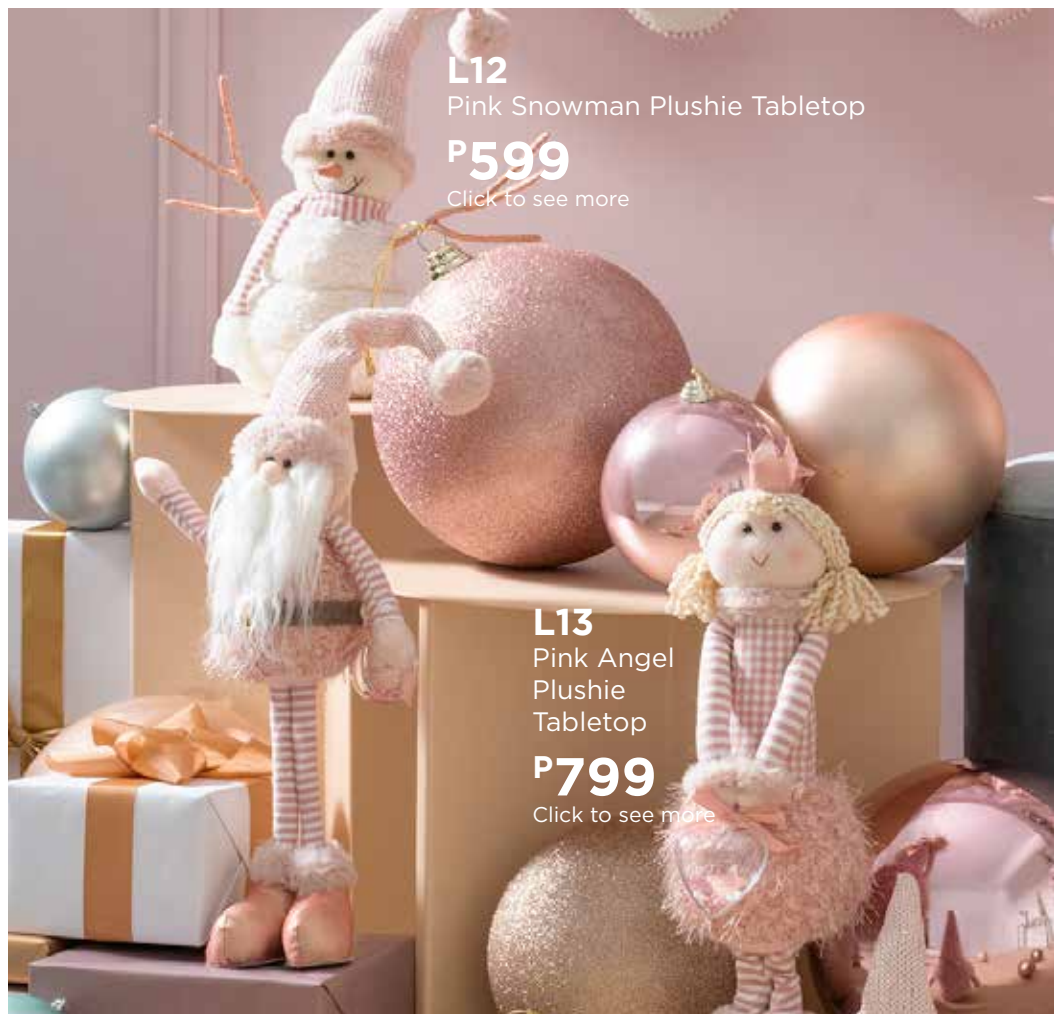

P499
Click to see more

L18
Pink Angel
Hanging Plushie
1 piece • 5.5in

P149
Click to see more

L19
Ivory
Christmas Balls
Set of 6 • 80mm

P399
Click to see more

L12
Pink Snowman Plushie Tabletop

P599
Click to see more