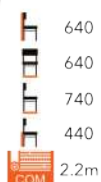

PRESCOT SOFA
LG-MT

MORLEY ARMCHAIR
LG-MT

MORLEY 2 SEATER SOFA
LG-MT

CORBY ARMCHAIR
LG-MT

CORBY 2 SEATER SOFA
LG-MT

CORBY 3 SEATER SOFA
LG-MT

FLITWICK ARMCHAIR
LG-MT

FLITWICK 2 SEATER SOFA
LG-MT