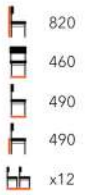

£ HOXTON SIDE CHAIR
METAL / WOOD VENEER
FG-MT