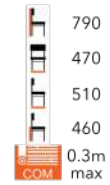

FINE SIDE CHAIR
LG-MT