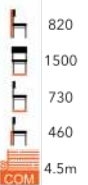

MORLEY 2 SEATER SOFA
LG-MT