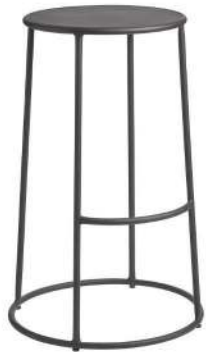

YELLOW

ALMA LOW STOOL
UPHOLSTERED

AZ-ST 480

480

480

480

x4

YELLOW