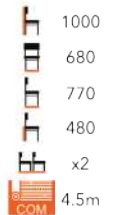

CAM LOUNGE CHAIR
FG-MT

COCO LOUNGE CHAIR
FG-MT

CONRAD ARMCHAIR
FG-MT

CONRAD SOFA
FG-MT