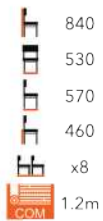

ONYX ARMCHAIR **££**
FG-MT

JOY HIGH CHAIR **£££**
FG-MT

ONYX GRANDE
ARMCHAIR **££**
FG-MT

SELECT FROM OUR CHAIR FINISHES AND WIDE RANGE OF FABRIC

ff CALM SIDE CHAIR
FG-MT

ff CALM HIGH CHAIR
FG-MT

CALM CO SIDE CHAIR ff
FG-MT