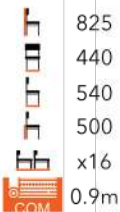

f ALTO SIDE CHAIR FG-MT