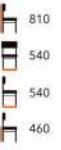

FLORENCE SIDE CHAIR
CLEAR FRAME
LG-MT