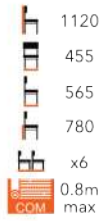

GORDONA
SIDE CHAIR
FG-MT

ff

GORDONA
HIGH CHAIR
FG-MT

SELECT FROM OUR CHAIR FINISHES AND WIDE RANGE OF FABRIC

ZARA HIGH CHAIR **ff**
FG-MT

ZARA SIDE CHAIR **ff**
FG-MT

CIRRUS ARMCHAIR **ff**
FG-MT

STONE SIDE CHAIR **ff**
FG-MT

ff WAVE ARMCHAIR
FG-MT

fff WAVE HIGH CHAIR
FG-MT

CARLA SIDE CHAIR **ff**
FG-MT

-  765
-  525
-  545
-  470
-  x8
-  0.8m max

EVA HIGH CHAIR **ff**
FG-MT

-  1010
-  455
-  565
-  780
-  x8
-  0.6m max

EVA SIDE CHAIR **ff**
FG-MT