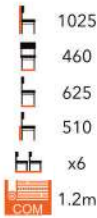

££

NOVARA SIDE CHAIR
FLOAT BUTTON
FG-MT

£

MONZA SIDE CHAIR
FG-MT

££

VALENZA SIDE CHAIR
FLOAT BUTTON
FG-MT

££

LOUIS SIDE CHAIR
DEEP BUTTON
FG-MT