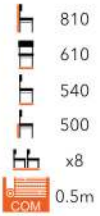

FG-MT

ALTO VB
SIDE CHAIR

f

FG-MT

ALTO VB
ARMCHAIR

ff

FG-MT

ALTO VB
HIGH CHAIR