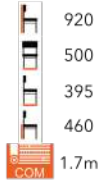

RYLIE BAR STOOL
LG-MT

CORA SIDE CHAIR
LG-MT

RUBY SIDE CHAIR
LG-MT

ARIA TUB CHAIR
LG-MT

AVA TUB CHAIR
LG-MT

SELECT FROM OUR CHAIR FINISHES AND WIDE RANGE OF FABRIC

CARMEN SIDE CHAIR
LG-MT

PRESCOT ARMCHAIR
LG-MT