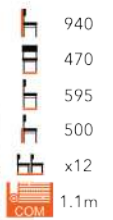

NOVARA SIDE CHAIR
FLOAT BUTTON
FG-MT