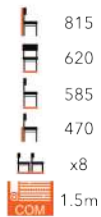

GORDONA
SIDE CHAIR
FG-MT

ff

GORDONA
HIGH CHAIR
FG-MT

SELECT FROM OUR CHAIR FINISHES AND WIDE RANGE OF FABRIC

ZARA HIGH CHAIR **ff**
FG-MT

ZARA SIDE CHAIR **ff**
FG-MT

CIRRUS ARMCHAIR **ff**
FG-MT

STONE SIDE CHAIR **ff**
FG-MT

ff WAVE ARMCHAIR
FG-MT

fff WAVE HIGH CHAIR
FG-MT

CARLA SIDE CHAIR **ff**
FG-MT

-  765
-  525
-  545
-  470
-  x8
-  0.8m max

EVA HIGH CHAIR **ff**
FG-MT

-  1010
-  455
-  565
-  780
-  x8
-  0.6m max

EVA SIDE CHAIR **ff**
FG-MT