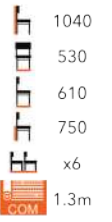

JOY HIGH CHAIR **£££**
FG-MT