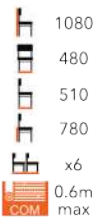

GORDONA
HIGH CHAIR
FG-MT

SELECT FROM OUR CHAIR FINISHES AND WIDE RANGE OF FABRIC