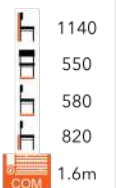

£ SCARLETT SIDE CHAIR
STACKING
LG-MT

£ GIA SIDE CHAIR
LG-MT

££ ERITH ARMCHAIR
LG-MT

££ JADE HIGH STOOL
LG-MT

£ LAVELLO SIDE CHAIR
FULLY UPHOLSTERED
STACKING
FG-MT

£ LAVELLO SIDE CHAIR
STACKING
FG-MT

££ LAVELLO HIGH CHAIR
FG-MT