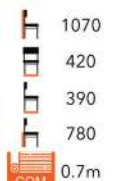

KINGSLEY LOUNGE CHAIR
LG-MT

EMILY SIDE CHAIR
LG-MT

EMILY HIGH STOOL
LG-MT

SAGE SIDE CHAIR
LG-MT

SAGE ARMCHAIR
LG-MT

SAGE HIGH STOOL
LG-MT

SELECT FROM OUR CHAIR FINISHES AND WIDE RANGE OF FABRIC

ff ZOE ARMCHAIR
LG-MT