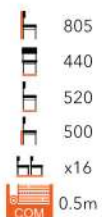

ff

FG-MT

ALTO SCALA
SIDE CHAIR

f

FG-MT

ALTO SCALA
ARMCHAIR

ff

FG-MT