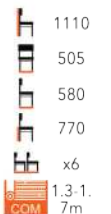

££

CORTONA HIGH CHAIR DEEP BUTTON
FG-MT

££

CORTONA LUX HIGH CHAIR
FG-MT

££

SELECT FROM OUR CHAIR FINISHES AND WIDE RANGE OF FABRIC

MERANO SIDE CHAIR **ff**
FG-MT

MERANO ARMCHAIR **ff**
FG-MT