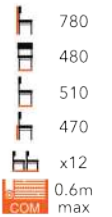

GORDONA
SIDE CHAIR
FG-MT

ff