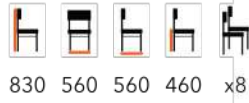

fff WANDLE SIDE CHAIR AZ-ST

BLACK