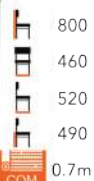

KINGSLEY LOUNGE CHAIR
LG-MT

EMILY SIDE CHAIR
LG-MT

EMILY HIGH STOOL
LG-MT

SAGE SIDE CHAIR
LG-MT

SAGE ARMCHAIR
LG-MT

SAGE HIGH STOOL
LG-MT

SELECT FROM OUR CHAIR FINISHES AND WIDE RANGE OF FABRIC

ff ZOE ARMCHAIR
LG-MT