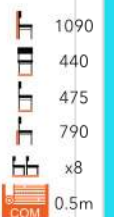

ff

FG-MT

ff

FG-MT

ff

FG-MT

f

FG-MT

ff

FG-MT

ff

FG-MT

f

FG-MT

ff

FG-MT

ff

FG-MT