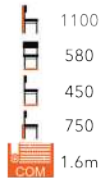

CAMDEN HIGH STOOL KEELE
BASE (BLACK / CHROME)
LG-MT

£

CAMDEN ARMCHAIR
LG-MT

££

CAMDEN HIGH STOOL
LG-MT

££ ALENA HIGH STOOL
FG-MT

£ CORI LOW STOOL
FG-MT

££ CORI HIGH STOOL
FG-MT