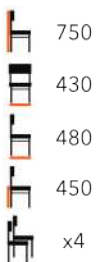

GREY

PASTEL BLUE

PASTEL GREEN

LUNA SIDE CHAIR
LG-ST

BLACK

GREY

WHITE

750