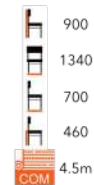

PRESCOT SOFA
LG-MT