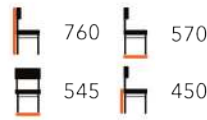

SHOREDITCH ARMCHAIR COLLECTION

FIVE FRAME STYLES & THREE COLOURS

fff SHOREDITCH
ARMCHAIR
S FRAME
LG-ST

UPHOLSTERED
GREY