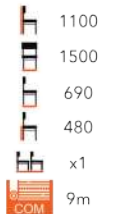

IMOLA LOUNGE CHAIR
FG-MT

IMOLA CORTO LOUNGE CHAIR
FG-MT

ISSY LOUNGE CHAIR
FG-MT

SELECT FROM OUR CHAIR FINISHES AND WIDE RANGE OF FABRIC

LEO LOUNGE CHAIR
FG-MT

MASSA ARMCHAIR
FG-MT

MESSINA ARMCHAIR
FG-MT

MESSINA SOFA
LG-MT