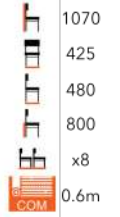

£

RIMINI SIDE CHAIR
FG-MT

££

RIMINI ARMCHAIR
FG-MT

££

RIMINI HIGH CHAIR
FG-MT

£

PORTO SIDE CHAIR
FG-MT