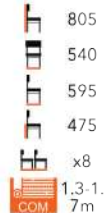

££

CORTONA SIDE CHAIR
FG-MT

££

CORTONA SIDE CHAIR
DEEP BUTTON
FG-MT

££

CORTONA LUX SIDE CHAIR
FG-MT

££

CORTONA HIGH CHAIR PLAIN
FG-MT