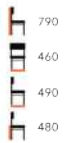

NATURAL

££ PELON HIGH STOOL LG-MT

NATURAL

£ VERONA SIDE CHAIR LG-MT

NATURAL / WENGE

£ COPENHAGEN SKID FRAME
LG-MT

BLACK / LACQUERED / RAW / PLY

£ COPENHAGEN 4 LEG BLACK FRAME
LG-MT