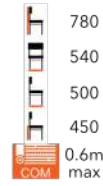

SIMPLE DINING CHAIR

LG-MT