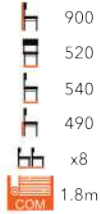

ff SIENA SIDE CHAIR
FLOAT BUTTON
FG-MT