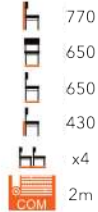

BARI ARMCHAIR
FG-MT

BARI SOFA
FG-MT

BOSARO SOFA
FG-MT

BOSARO ARMCHAIR
FG-MT

BURGAS ARMCHAIR
FG-MT

BURGAS LOUNGE CHAIR
FG-MT

SELECT FROM OUR CHAIR FINISHES AND WIDE RANGE OF FABRIC

CAM LOUNGE CHAIR
FG-MT