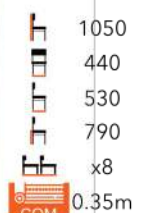

ff ALTO MEZZO HIGH CHAIR FG-MT