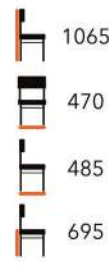

FLEX RANGE
TWO FRAME STYLES & FOUR COLOURS

POLYPROPYLENE