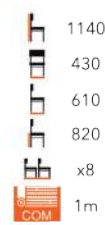

SELECT FROM OUR CHAIR FINISHES AND WIDE RANGE OF FABRIC