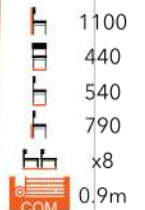

ff ALTO HIGH CHAIR FG-MT