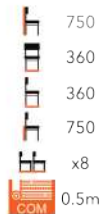

CAMDEN HIGH STOOL KEELE
BASE (BLACK / CHROME)
LG-MT

£

CAMDEN ARMCHAIR
LG-MT

££

CAMDEN HIGH STOOL
LG-MT

££ ALENA HIGH STOOL
FG-MT

£ CORI LOW STOOL
FG-MT

££ CORI HIGH STOOL
FG-MT