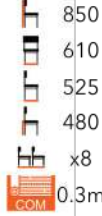

VITO ARMCHAIR
FG-MT