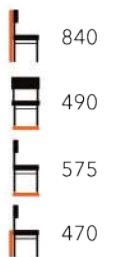

ff GEMINI METAL SIDE CHAIR
LG-ST