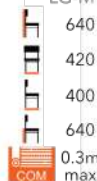

RITZ
MID HEIGHT STOOL
LG-MT

££

££