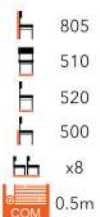

ff

FG-MT

ALTO SCALA
SIDE CHAIR

f

FG-MT

ALTO SCALA
ARMCHAIR

ff

FG-MT