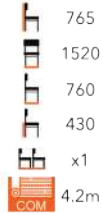

ISSY LOUNGE CHAIR
FG-MT

SELECT FROM OUR CHAIR FINISHES AND WIDE RANGE OF FABRIC