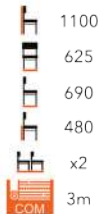

IMOLA LOUNGE CHAIR
FG-MT

IMOLA CORTO LOUNGE CHAIR
FG-MT

ISSY LOUNGE CHAIR
FG-MT

SELECT FROM OUR CHAIR FINISHES AND WIDE RANGE OF FABRIC

LEO LOUNGE CHAIR
FG-MT

MASSA ARMCHAIR
FG-MT

MESSINA ARMCHAIR
FG-MT

MESSINA SOFA
LG-MT