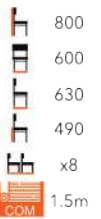

ff ANDREA SIDE CHAIR
FG-MT

ff ARNO SIDE CHAIR
FG-MT

ff PIEA SIDE CHAIR
FLOAT BUTTON
FG-MT

ff ZETA SIDE CHAIR
FG-MT

ff MODENA
SIDE CHAIR
FG-MT

ff PIEA ARMCHAIR
FLOAT BUTTON
FG-MT

fff VISO HIGH CHAIR
DEEP BUTTON
FG-MT