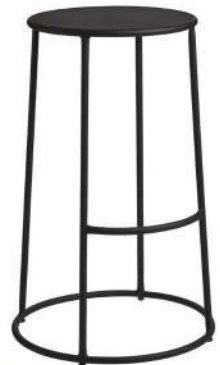

BLACK

ALMA HIGH STOOL

AZ-ST 760

480

480

760

x4