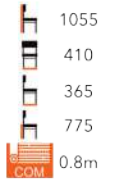

££

PORTO ARMCHAIR
FG-MT

££

PORTO HIGH CHAIR
FG-MT

WOOD AND UPHOLSTERED

KINGSLEY SIDE CHAIR
LG-MT

KINGSLEY ARMCHAIR
LG-MT

KINGSLEY HIGH STOOL
LG-MT