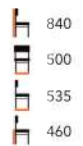

£ WAVE SIDE CHAIR LG-MT

UPHOLSTERED SEAT VENEER BACK

££ WORTH HIGH STOOL LG-MT

££ WESTPORT HIGH STOOL LG-MT

£ ROMA SIDE CHAIR LG-MT

MAPLE

££ ROMA BAR STOOL LG-MT

£ PELON SIDE CHAIR LG-MT