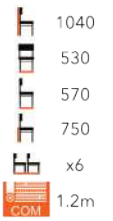

ONYX ARMCHAIR **££**
FG-MT

JOY HIGH CHAIR **£££**
FG-MT

ONYX GRANDE
ARMCHAIR **££**
FG-MT

SELECT FROM OUR CHAIR FINISHES AND WIDE RANGE OF FABRIC

ff CALM SIDE CHAIR
FG-MT

ff CALM HIGH CHAIR
FG-MT

CALM CO SIDE CHAIR ff
FG-MT