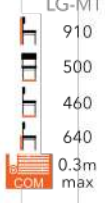

£££ MID HEIGHT STOOL
LG-MT