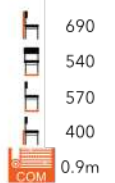

£££ RITZ EASY CHAIR
LG-MT