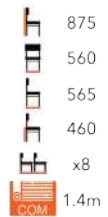

GORDONA
SIDE CHAIR
FG-MT

ff

GORDONA
HIGH CHAIR
FG-MT

SELECT FROM OUR CHAIR FINISHES AND WIDE RANGE OF FABRIC

ZARA HIGH CHAIR **ff**
FG-MT

ZARA SIDE CHAIR **ff**
FG-MT

CIRRUS ARMCHAIR **ff**
FG-MT

STONE SIDE CHAIR **ff**
FG-MT