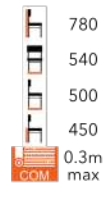

£££ STILL DINING CHAIR
LG-MT