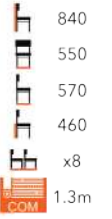

CASTELLO ARMCHAIR **ff**
FG-MT

CASTELLO HIGH CHAIR **ff**
FG-MT

PORTLAND SIDE CHAIR **ff**
LG-MT

PORTLAND ARMCHAIR **ff**
LG-MT

PORTLAND HIGH STOOL **ff**
LG-MT

ONYX SIDE CHAIR **££**
FG-MT

JOY SIDE CHAIR **££**
FG-MT