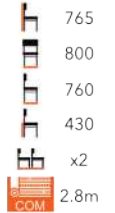

CARINA ARMCHAIR
FG-MT

COCO LOUNGE CHAIR
FG-MT

DOT ARMCHAIR
LG-MT

CONRAD ARMCHAIR
FG-MT

CONRAD SOFA
FG-MT

FELINA SOFA
FG-MT

FELINA ARMCHAIR
FG-MT

IMOLA BENCH
FG-MT