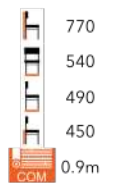

£££ RITZ DINING CHAIR
LG-MT