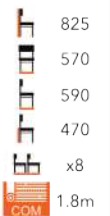

££ MORI ARMCHAIR
FG-MT