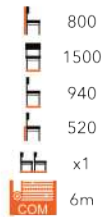

VERONA ARMCHAIR
FG-MT

VERONA SOFA
FG-MT