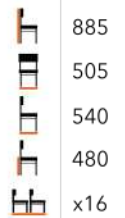

DISTRESSED CREAM /
NATURAL HESSIAN