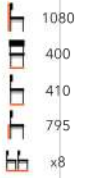

£ SCARLETT SIDE CHAIR
STACKING
LG-MT

£ GIA SIDE CHAIR
LG-MT

££ ERITH ARMCHAIR
LG-MT

££ JADE HIGH STOOL
LG-MT

£ LAVELLO SIDE CHAIR
FULLY UPHOLSTERED
STACKING
FG-MT

£ LAVELLO SIDE CHAIR
STACKING
FG-MT

££ LAVELLO HIGH CHAIR
FG-MT