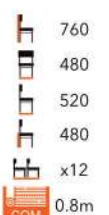

f

BEAU SIDE CHAIR
STITCH
FG-MT

ff

AROLA ARMCHAIR
FLOAT BUTTON
FG-MT

ff

AROLA SIDE CHAIR
FLOAT BUTTON
FG-MT

ff

NICO SIDE CHAIR
FG-MT