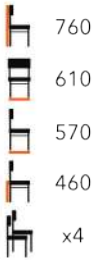

POPPY TUB 4 LEG
LACQUERED FINISH
LG-ST / BEECH / OAK LEGS

WHITE