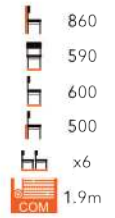

££

NOVARA SIDE CHAIR
FLOAT BUTTON
FG-MT

£

MONZA SIDE CHAIR
FG-MT

££

VALENZA SIDE CHAIR
FLOAT BUTTON
FG-MT

££

LOUIS SIDE CHAIR
DEEP BUTTON
FG-MT