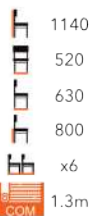

ff PIEA HIGH CHAIR
FLOAT BUTTON
FG-MT

SELECT FROM OUR CHAIR FINISHES AND WIDE RANGE OF FABRIC