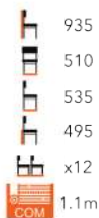

MONZA SIDE CHAIR
FG-MT