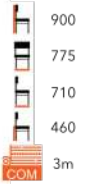

RYLIE BAR STOOL
LG-MT

CORA SIDE CHAIR
LG-MT

RUBY SIDE CHAIR
LG-MT

ARIA TUB CHAIR
LG-MT

AVA TUB CHAIR
LG-MT

SELECT FROM OUR CHAIR FINISHES AND WIDE RANGE OF FABRIC

CARMEN SIDE CHAIR
LG-MT

PRESCOT ARMCHAIR
LG-MT