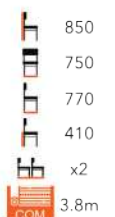

IMOLA LOUNGE CHAIR
FG-MT

IMOLA CORTO LOUNGE CHAIR
FG-MT

ISSY LOUNGE CHAIR
FG-MT

SELECT FROM OUR CHAIR FINISHES AND WIDE RANGE OF FABRIC

LEO LOUNGE CHAIR
FG-MT

MASSA ARMCHAIR
FG-MT

MESSINA ARMCHAIR
FG-MT

MESSINA SOFA
LG-MT