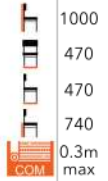

-  855
-  455
-  565
-  485
-  x12
-  0.6m max

SELECT FROM OUR CHAIR FINISHES AND WIDE RANGE OF FABRIC

££ LUCIANA
SIDE CHAIR
FG-MT

795
450
540
480
x12
0.5m
COM max

££ MODICA SIDE CHAIR
FG-MT

765
575
515
505
x8
0.4m
COM

££ LARA SIDE CHAIR
FG-MT

780
530
575
445
x6
0.6m
COM max

££

FINE SIDE CHAIR
LG-MT

££

FINE MID HEIGHT STOOL
LG-MT

FINE HIGH STOOL
LG-MT

££