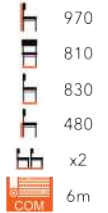

IMOLA LOUNGE CHAIR
FG-MT

IMOLA CORTO LOUNGE CHAIR
FG-MT

ISSY LOUNGE CHAIR
FG-MT

SELECT FROM OUR CHAIR FINISHES AND WIDE RANGE OF FABRIC

LEO LOUNGE CHAIR
FG-MT

MASSA ARMCHAIR
FG-MT

MESSINA ARMCHAIR
FG-MT

MESSINA SOFA
LG-MT