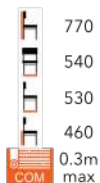

LAVI DINING CHAIR
LG-MT