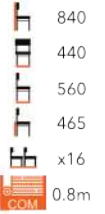

ff

ORIA SIDE CHAIR
FLOAT BUTTON
FG-MT

ff

POLIA SIDE CHAIR
FG-MT

ff

ELLA SIDE CHAIR
FG-MT

ff

OTTO SIDE CHAIR
STITCH
FG-MT