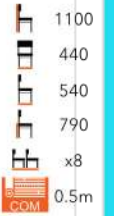

ff

FG-MT

ff

FG-MT

ff

FG-MT

f

FG-MT

ff

FG-MT

ff

FG-MT

f

FG-MT

ff

FG-MT

ALTO SCALA
HIGH CHAIR

ff

FG-MT