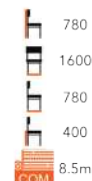

PRESCOT SOFA
LG-MT

MORLEY ARMCHAIR
LG-MT

MORLEY 2 SEATER SOFA
LG-MT

CORBY ARMCHAIR
LG-MT

CORBY 2 SEATER SOFA
LG-MT

CORBY 3 SEATER SOFA
LG-MT

FLITWICK ARMCHAIR
LG-MT

FLITWICK 2 SEATER SOFA
LG-MT