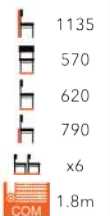

£ MIRA SIDE CHAIR
FG-MT

££ MORI ARMCHAIR
FG-MT

£ GARDA SIDE CHAIR
FG-MT

£ MAZZO SIDE CHAIR
FG-MT

£££ MORI HIGH CHAIR
FG-MT

£

CAMDEN SIDE CHAIR
LG-MT

££