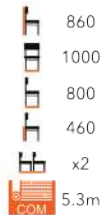

COCO LOUNGE CHAIR
FG-MT