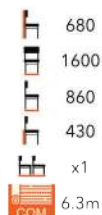

ORTA SOFA
FG-MT