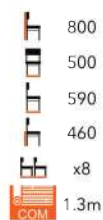

SERENE CO ARMCHAIR ff
FG-MT