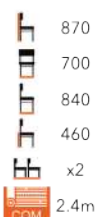

BARI ARMCHAIR
FG-MT

BARI SOFA
FG-MT

BOSARO SOFA
FG-MT

BOSARO ARMCHAIR
FG-MT

BURGAS ARMCHAIR
FG-MT

BURGAS LOUNGE CHAIR
FG-MT

SELECT FROM OUR CHAIR FINISHES AND WIDE RANGE OF FABRIC

CAM LOUNGE CHAIR
FG-MT