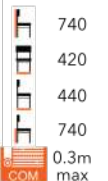

RITZ STOOL
LG-MT

SELECT FROM OUR CHAIR FINISHES AND WIDE RANGE OF FABRIC