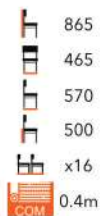

£ GARDA SIDE CHAIR
FG-MT