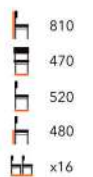

ff ALI SIDE CHAIR
FG-MT