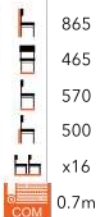

£

RIMINI SIDE CHAIR
FG-MT

££

RIMINI ARMCHAIR
FG-MT

££

RIMINI HIGH CHAIR
FG-MT

£

PORTO SIDE CHAIR
FG-MT