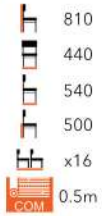

ff

FG-MT

ff

FG-MT

ff

FG-MT

ALTO VB
SIDE CHAIR

f

FG-MT

ff

FG-MT

ff

FG-MT

f

FG-MT

ff

FG-MT

ff

FG-MT