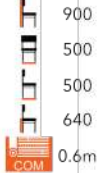

SIMPLE MID HEIGHT STOOL

LG-MT