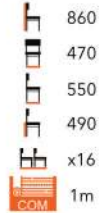

BEAU SIDE CHAIR
STITCH
FG-MT

ff