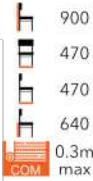

-  855
-  455
-  565
-  485
-  x12
-  0.6m max

SELECT FROM OUR CHAIR FINISHES AND WIDE RANGE OF FABRIC

££ LUCIANA
SIDE CHAIR
FG-MT

795
450
540
480
x12
0.5m
COM max

££ MODICA SIDE CHAIR
FG-MT

765
575
515
505
x8
0.4m
COM

££ LARA SIDE CHAIR
FG-MT

780
530
575
445
x6
0.6m
COM max

££

FINE SIDE CHAIR
LG-MT

££

FINE MID HEIGHT STOOL
LG-MT

FINE HIGH STOOL
LG-MT

££