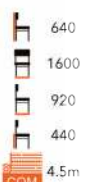

PRESCOT SOFA
LG-MT

MORLEY ARMCHAIR
LG-MT

MORLEY 2 SEATER SOFA
LG-MT

CORBY ARMCHAIR
LG-MT

CORBY 2 SEATER SOFA
LG-MT

CORBY 3 SEATER SOFA
LG-MT

FLITWICK ARMCHAIR
LG-MT

FLITWICK 2 SEATER SOFA
LG-MT