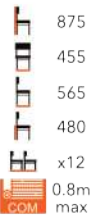

GORDONA
SIDE CHAIR
FG-MT

ff

GORDONA
HIGH CHAIR
FG-MT

SELECT FROM OUR CHAIR FINISHES AND WIDE RANGE OF FABRIC

ZARA HIGH CHAIR **ff**
FG-MT

ZARA SIDE CHAIR **ff**
FG-MT

CIRRUS ARMCHAIR **ff**
FG-MT

STONE SIDE CHAIR **ff**
FG-MT

ff WAVE ARMCHAIR
FG-MT

fff WAVE HIGH CHAIR
FG-MT

CARLA SIDE CHAIR **ff**
FG-MT

-  765
-  525
-  545
-  470
-  x8
-  0.8m max

EVA HIGH CHAIR **ff**
FG-MT

-  1010
-  455
-  565
-  780
-  x8
-  0.6m max

EVA SIDE CHAIR **ff**
FG-MT