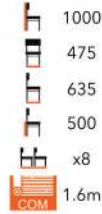

POLIA SIDE CHAIR
FG-MT

ff