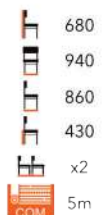

ORTA ARMCHAIR
FG-MT