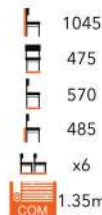

f

BEAU SIDE CHAIR
STITCH
FG-MT

ff

AROLA ARMCHAIR
FLOAT BUTTON
FG-MT

ff

AROLA SIDE CHAIR
FLOAT BUTTON
FG-MT

ff

NICO SIDE CHAIR
FG-MT