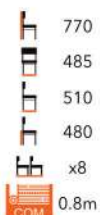

ff SUTTON SIDE CHAIR
ZEBRANO
FG-MT