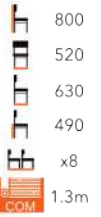

ff PIEA SIDE CHAIR
FLOAT BUTTON
FG-MT