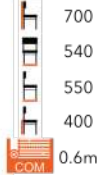

SIMPLE EASY CHAIR

LG-MT

fff