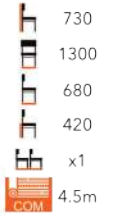

VERONA SOFA
FG-MT