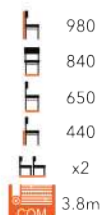

CONRAD ARMCHAIR
FG-MT