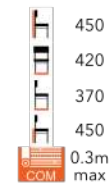

RITZ LOW STOOL
LG-MT