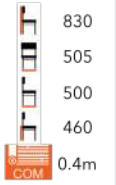

ff

SIMPLE STOOL

LG-MT

£ RORY CROSS BAR SIDE CHAIR
LG-MT

£ RORY SLATTED BACK SIDE CHAIR
LG-MT

£ LILIANA SIDE CHAIR
LG-MT

£ CLEO LOW STOOL
LG-MT

£ CLEO HIGH STOOL
LG-MT