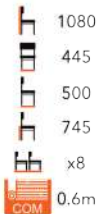

SELECT FROM OUR CHAIR FINISHES AND WIDE RANGE OF FABRIC

ff SIENA SIDE CHAIR
FLOAT BUTTON
FG-MT

ff MARINA ARMCHAIR
FG-MT

ff RAPALLO SIDE CHAIR
FG-MT

ff MILAN ARMCHAIR
FG-MT

ff MILAN HIGH CHAIR
FG-MT

ff RAPALLO HIGH CHAIR
FG-MT