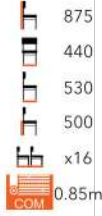

ff

FG-MT

ff

FG-MT

ff

FG-MT

f

FG-MT

ff

FG-MT

ff

FG-MT

f

FG-MT

ff

FG-MT

ff

FG-MT