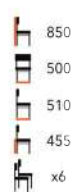

BLACK / LACQUERED / RAW / PLY

£ COPENHAGEN MID HEIGHT STOOL
LG-MT

BLACK / LACQUERED / RAW / PLY

£ MARK SIDE CHAIR
LG-MT

MAPLE VENEER CHROME FRAME

£ MARK HIGH STOOL
LG-MT

MAPLE VENEER CHROME FRAME

£ COPENHAGEN STOOL
LG-MT

BLACK / LACQUERED / RAW / PLY

£ MILE 4 LEG
LG-MT

WENGE / NATURAL / RAW

£ MILE M FRAME
LG-MT

WENGE / NATURAL / RAW

£ MILE N FRAME
LG-MT

WENGE / NATURAL / RAW

SARAI SIDE CHAIR
LG-MT