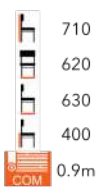

£££ RITZ DINING CHAIR
LG-MT

£££ RITZ EASY CHAIR
LG-MT

WOOD AND UPHOLSTERED

£££ STILL DINING CHAIR
LG-MT

£££ STILL ARMCHAIR
LG-MT

£££ MID HEIGHT STOOL
LG-MT

£££ STILL STOOL
LG-MT

SELECT FROM OUR CHAIR FINISHES AND WIDE RANGE OF FABRIC