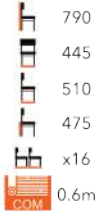

SELECT FROM OUR CHAIR FINISHES AND WIDE RANGE OF FABRIC

ff SIENA SIDE CHAIR
FLOAT BUTTON
FG-MT

ff MARINA ARMCHAIR
FG-MT

ff RAPALLO SIDE CHAIR
FG-MT

ff MILAN ARMCHAIR
FG-MT

ff MILAN HIGH CHAIR
FG-MT

ff RAPALLO HIGH CHAIR
FG-MT