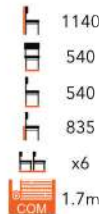

SELECT FROM OUR CHAIR FINISHES AND WIDE RANGE OF FABRIC

ff SIENA SIDE CHAIR
FLOAT BUTTON
FG-MT

ff MARINA ARMCHAIR
FG-MT

ff RAPALLO SIDE CHAIR
FG-MT

ff MILAN ARMCHAIR
FG-MT

ff MILAN HIGH CHAIR
FG-MT

ff RAPALLO HIGH CHAIR
FG-MT