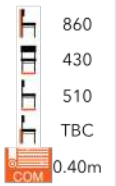

£ SCARLETT SIDE CHAIR
STACKING
LG-MT