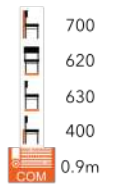

£££ RITZ ARMCHAIR
LG-MT