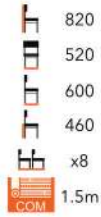

ff ANDREA SIDE CHAIR
FG-MT