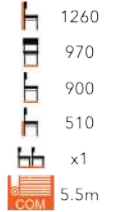

CARINA ARMCHAIR
FG-MT