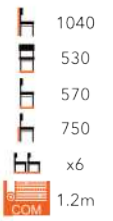

ff CALM CO HIGH CHAIR
FG-MT