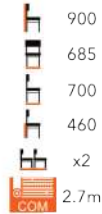

BARI ARMCHAIR
FG-MT