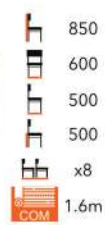

SELECT FROM OUR CHAIR FINISHES AND WIDE RANGE OF FABRIC