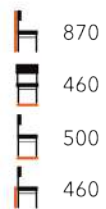

ff DELTA SIDE CHAIR
FG-ST

870
460
500
460

UPH - GREY / BROWN
FAUX LEATHER