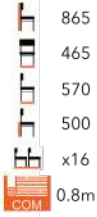

RIMINI SIDE CHAIR
FG-MT