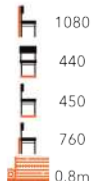

EMILY HIGH STOOL
LG-MT