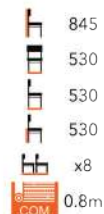

£££

MONO ARMCHAIR
METAL / WOOD ZEBRANO

£

OSSONA SIDE CHAIR
FG-MT

££

MONZA HIGH CHAIR
FG-MT