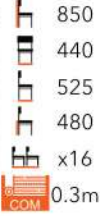

£

VITO SIDE CHAIR
FG-MT