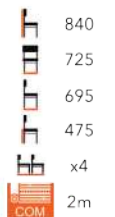

IMOLA LOUNGE CHAIR
FG-MT

IMOLA CORTO LOUNGE CHAIR
FG-MT

ISSY LOUNGE CHAIR
FG-MT

SELECT FROM OUR CHAIR FINISHES AND WIDE RANGE OF FABRIC

LEO LOUNGE CHAIR
FG-MT

MASSA ARMCHAIR
FG-MT

MESSINA ARMCHAIR
FG-MT

MESSINA SOFA
LG-MT