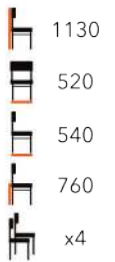

£££ SHOREDITCH
E FRAME
HIGH STOOL
LG-ST