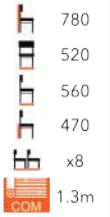

fff DANTE
HIGH CHAIR
FG-MT

ff PIEA HIGH CHAIR
FLOAT BUTTON
FG-MT

SELECT FROM OUR CHAIR FINISHES AND WIDE RANGE OF FABRIC

££ VARNA SIDE CHAIR
FG-MT

£ VENICE SIDE CHAIR
FG-MT

££ LUCIA SIDE CHAIR
FG-MT

££ VARNA ARMCHAIR
FG-MT