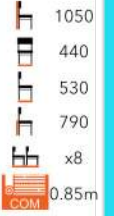

ff

FG-MT

ff

FG-MT

ALTO SERRADA
HIGH CHAIR

ff

FG-MT

f

FG-MT

ff

FG-MT

ALTO VB
HIGH CHAIR

ff

FG-MT

f

FG-MT

ff

FG-MT

ff

FG-MT