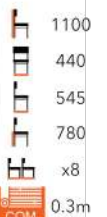

££ NOVA HIGH CHAIR
FG-MT

SELECT FROM OUR CHAIR FINISHES AND WIDE RANGE OF FABRIC