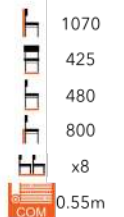

£

£

££

£

££

££

£

££

££

WOOD AND UPHOLSTERED