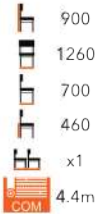

BURGAS ARMCHAIR
FG-MT

BURGAS LOUNGE CHAIR
FG-MT

SELECT FROM OUR CHAIR FINISHES AND WIDE RANGE OF FABRIC