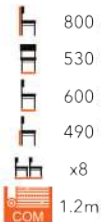

ONYX ARMCHAIR **££**
FG-MT