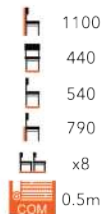

£

££

ALTO CO HIGH CHAIR
FG-MT

££

££

££

CORTONA LUX SIDE CHAIR
FG-MT

££

££

££

££

SELECT FROM OUR CHAIR FINISHES AND WIDE RANGE OF FABRIC