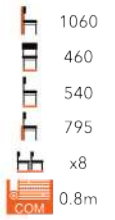

TIVOLI HIGH CHAIR
FG-MT