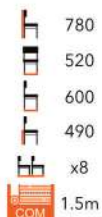

ff WAVE ARMCHAIR
FG-MT