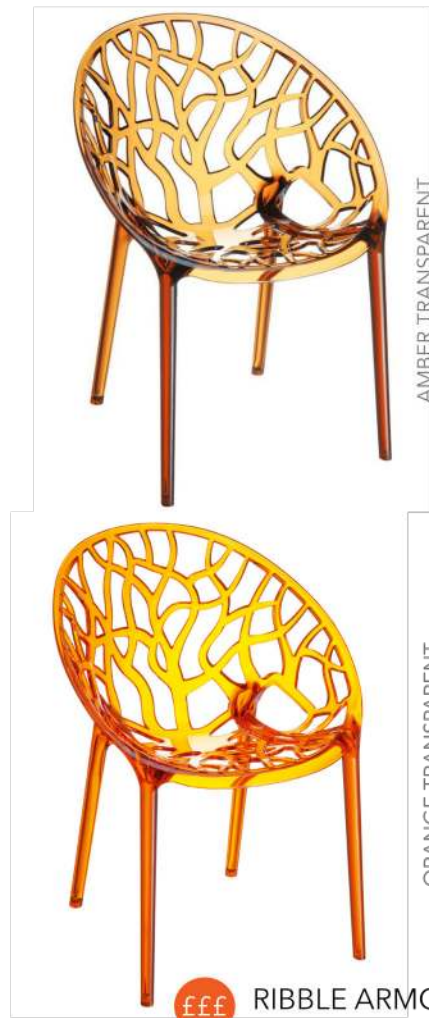

SMOKE GREY

WHITE

AMBER TRANSPARENT

ORANGE TRANSPARENT

RIBBLE ARMCHAIR

AZ-ST

800 590 600 450 x4