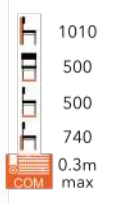

SELECT FROM OUR CHAIR FINISHES AND WIDE RANGE OF FABRIC