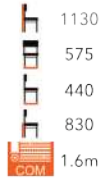

CAMDEN HIGH STOOL KEELE
BASE (BLACK / CHROME)
LG-MT

£