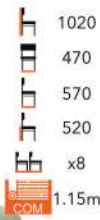

TIVOLI SIDE CHAIR
FG-MT