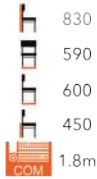

£ MIRA SIDE CHAIR
FG-MT

££ MORI ARMCHAIR
FG-MT

£ GARDA SIDE CHAIR
FG-MT

£ MAZZO SIDE CHAIR
FG-MT

£££ MORI HIGH CHAIR
FG-MT

£

CAMDEN SIDE CHAIR
LG-MT

££