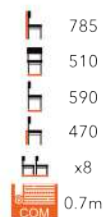

£££

TORI SIDE CHAIR
METAL / WOOD ZEBRANO
FG-MT

£££

TRISTA SIDE CHAIR
METAL / WOOD ZEBRANO
FG-MT