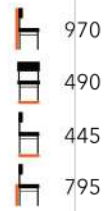

735
550
635
450
x6

££ ALUMINIUM BAR STOOL
LG-ST

970
490
445
795