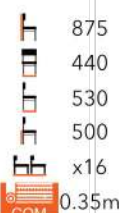

f ALTO MEZZO SIDE CHAIR FG-MT