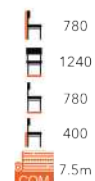

PRESCOT SOFA
LG-MT

MORLEY ARMCHAIR
LG-MT

MORLEY 2 SEATER SOFA
LG-MT

CORBY ARMCHAIR
LG-MT

CORBY 2 SEATER SOFA
LG-MT

CORBY 3 SEATER SOFA
LG-MT

FLITWICK ARMCHAIR
LG-MT

FLITWICK 2 SEATER SOFA
LG-MT