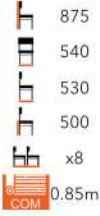

ALTO SERRADA
SIDE CHAIR

ff

FG-MT

ALTO SERRADA
ARMCHAIR

ff

FG-MT

ALTO SERRADA
HIGH CHAIR

ff